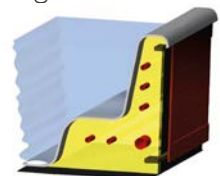

VOLLSCHAUM-DÄMMUNG

leiser Betrieb & maximale
Energieeffizienz

EGO³ FILTER-SYSTEM

langlebig & pflegeleicht